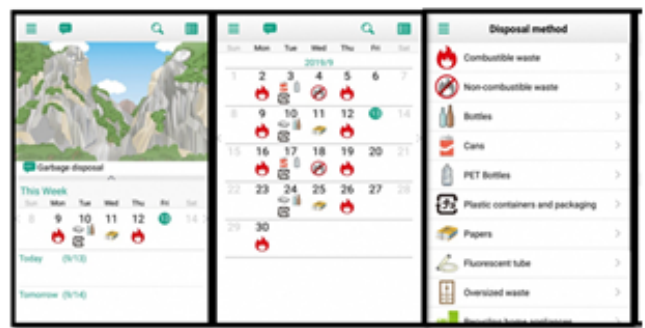

Download the Garbage Sorting App

Food
Lifestyle
Towns nearby

ICHINOSEKI INTERNATIONAL ASSOCIATION

If you need help with anything in your daily life, please feel free to ask the Ichinoseki International Association. Multilingual support is available. For info, visit <https://www.ichinoseki-ia.jp/>

Confirm garbage sorting methods with this app!

To download
This is a free app and can be downloaded onto smartphones and tablets
ANDROID iPhone

ICHINOSEKI-LIFE.COM

An English website of Ichinoseki that introduces local treasures such as tourist spots, restaurants, facilities, and events.

@ichinosekilife

ICHINOSEKI LIBRARY

The city libraries have language study resources and books in multiple languages. Feel free to become a member and suggest books that you'd like to see on their shelves.

ICHINOSEKI ILC

Ichinoseki is a candidate site for the large-scale international science project, the International Linear Collider (ILC). This facility will shed light on the properties of the Higgs Boson as well as dark matter. For Ichinoseki's initiatives on the project, please visit <https://www.ichinoseki-ilc.com/>

FOR MEDICAL EMERGENCIES, CALL 119.

3 WAY INTERPRETATION IS AVAILABLE WHEN MAKING A CALL. THIS SERVICE IS ALSO AVAILABLE IN KOREAN, PORTUGUESE, SPANISH AND CHINESE.