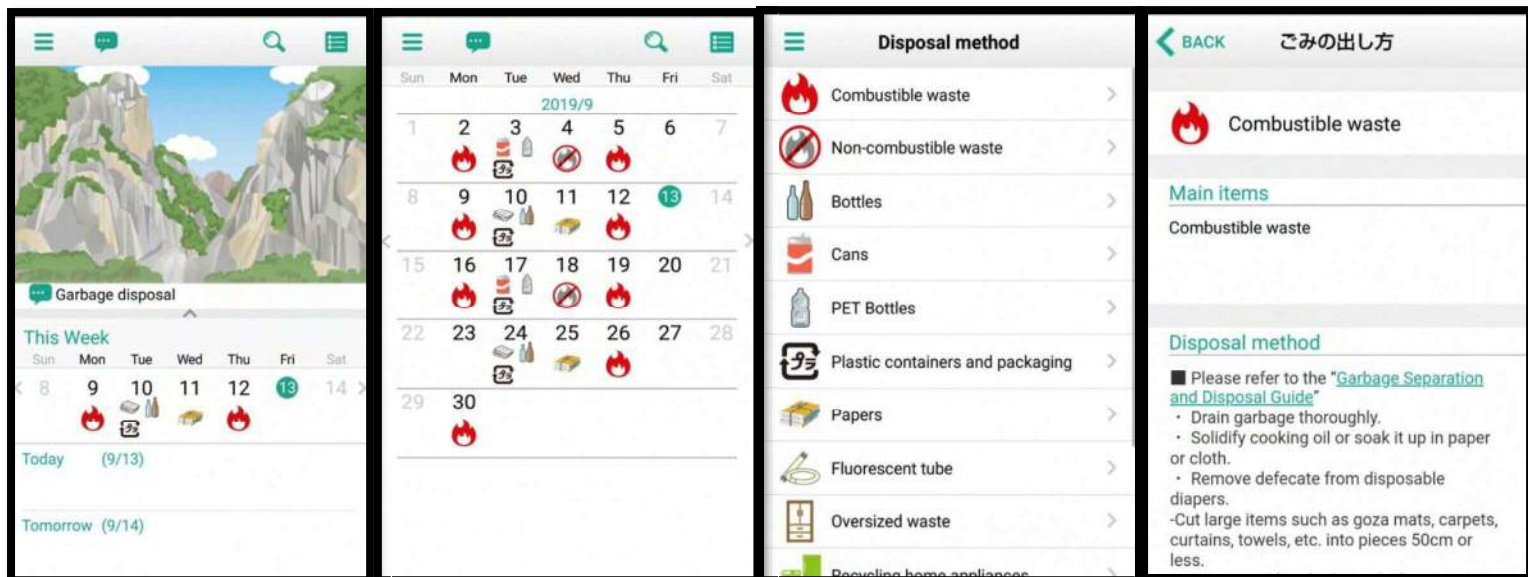

# The Ichinoseki/Hiraizumi Garbage Sorting App

**Confirm garbage sorting methods with this app!**

## ◆ What is this app about?

The city released the Ichinoseki/Hiraizumi Garbage Sorting App for smartphone and tablet on September 24th.

Figure out when to dispose of certain types of waste by confirming with the garbage disposal calendar and check the encyclopedia to see how individual items can be disposed of.

## ◆ Main functions

- 1) **The garbage sorting calendar:** Displayed by region. Set which district you live in when you first open the application.
- 2) **Encyclopedia:** Look through the list of articles or search by keyword to check the disposal method of individual items.
- 3) **Disposal method:** Confirm disposal methods of types of garbage such as combustible, non-combustible, recyclables etc.
- 4) **FAQ:** Check out the FAQ for more on garbage disposal methods.
- 5) **Related businesses:** List of general waste collection and transportation companies
- 6) **Small home appliance collection**
- 7) **Inquires**