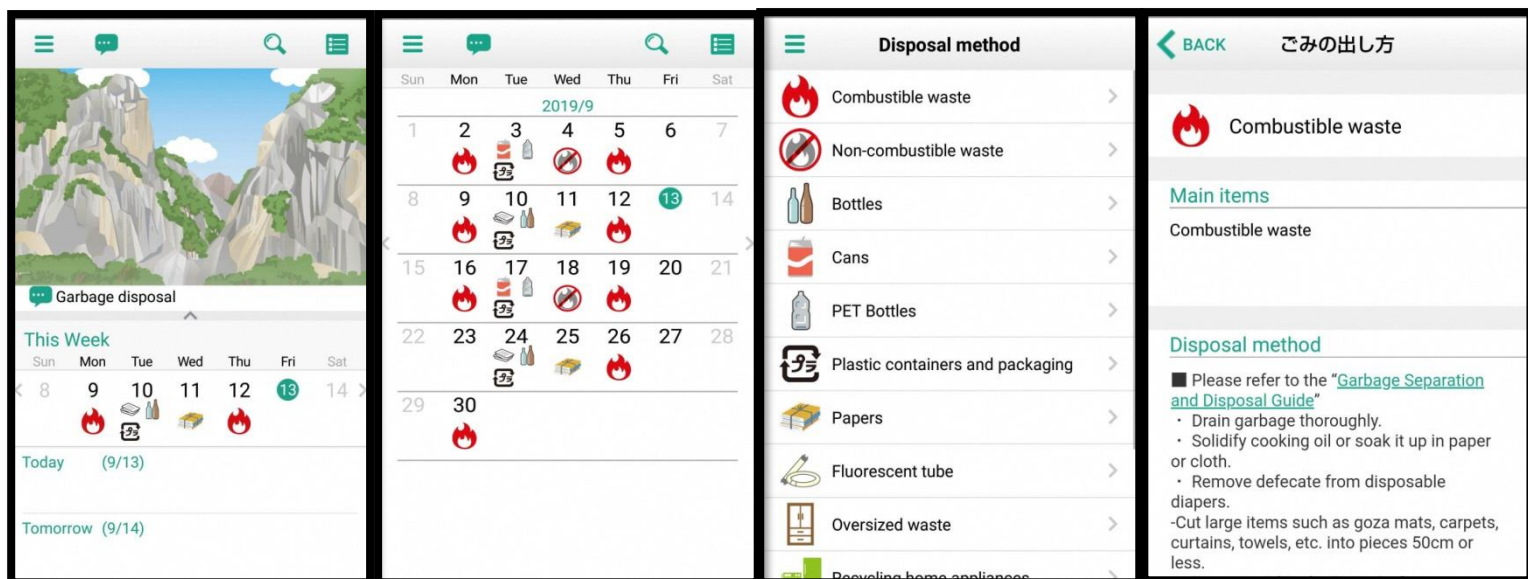

The Ichinoseki/Hiraizumi Garbage Sorting App

Confirm garbage sorting methods with this app!

◆ What is this app about?

The city released the Ichinoseki/Hiraizumi Garbage Sorting App for smartphone and tablet on September 24th.

Figure out when to dispose of certain types of waste by confirming with the garbage disposal calendar and check the encyclopedia to see how individual items can be disposed of.

◆ Main functions

- 1) **The garbage sorting calendar:** Displayed by region. Set which district you live in when you first open the application.
- 2) **Encyclopedia:** Look through the list of articles or search by keyword to check the disposal method of individual items.
- 3) **Disposal method:** Confirm disposal methods of types of garbage such as combustible, non-combustible, recyclables etc.
- 4) **FAQ:** Check out the FAQ for more on garbage disposal methods.
- 5) **Related businesses:** List of general waste collection and transportation companies
- 6) **Small home appliance collection**
- 7) **Inquires**