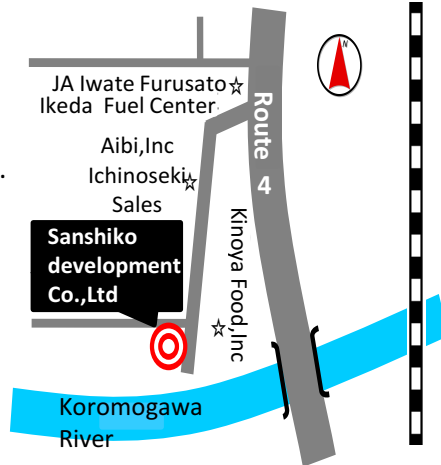

■ Collection Day

3rd Sunday Every Month

■ Time

9:00 ~ 12:00

■ Collection Station

Sanshiko development Co., Ltd.
(Koromogawaku Oisigasawa 1-1)

Oversize Garbage

■ Garbage Collected: